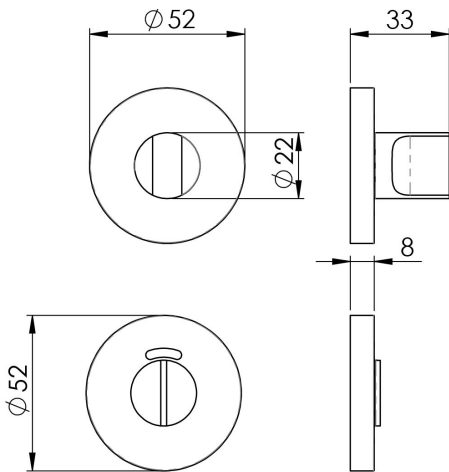

Stainless Steel Thumbturn and Release

CST1015

Standard Turn and Release with a vacant/engaged Indicator. Concealed fix press on rose. Stylish bathroom turn and release, thumb turn on one side and an emergency release slot on the other. Part of the Steelwork range in Grade 304 Stainless Steel and will match all of the levers.