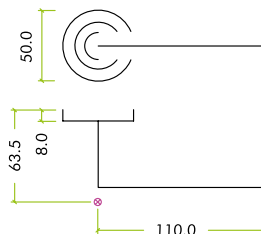

ZPZ070-TRG

**SPECIFICATION**

- Zinc base materials
- 50mm x 8mm sprung screw on rose
- Bolt through fixings included
- 100mm steel spindle supplied
- Suitable for 35-54mm doors
- M6 grub screw for additional fixing strength

**SUITABILITY**

**STANDARDS**

**TECHNICAL**

CODE	DESCRIPTION	ADDITIONAL INFO.	FINISH
ZPZ070CP	Venice lever on rose	Zinc base material	Polished Chrome
ZPZ070SC	Venice lever on rose	Zinc base material	Satin Chrome
ZPZ070SCCP	Venice lever on rose	Zinc base material	Satin Chrome / Polished Chrome
ZPZ070PNSN	Venice lever on rose	Zinc base material	Polished Nickel / Satin Nickel
ZPZ070-OMB	Venice lever on rose	Zinc base material	Oscuro Matt Black
ZPZ070-ETB	Venice lever on rose	Zinc base material	Etna Bronze
ZPZ070-FSB	Venice lever on rose	Zinc base material	Favo Satin Brass
ZPZ070-TRG	Venice lever on rose	Zinc base material	Tuscan Rose Gold